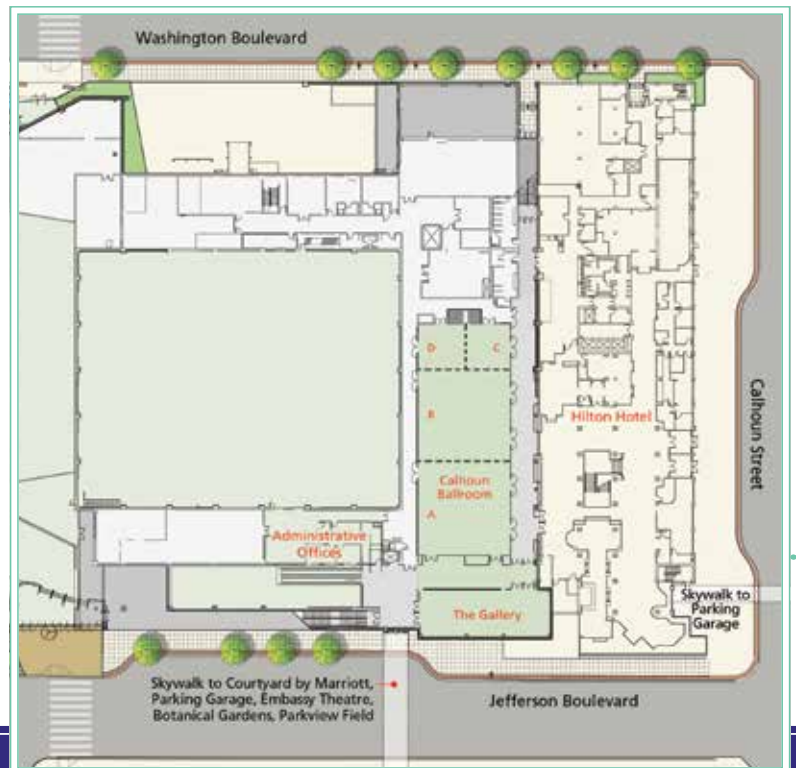

FIRST FLOOR | SECOND FLOOR

EXPERIENCE THIS GRAND SPACE.

Grand Wayne Convention Center has earned its celebrated reputation for service, technology, hospitality, and one of the finest, most luxuriously-appointed facilities in the Midwest.

Please come and see for yourself. We'll introduce you to our staff, show you the facility and its capabilities, and share with you just how we'll make you an event planning hero.

Yes, you can have it all — and it's here.