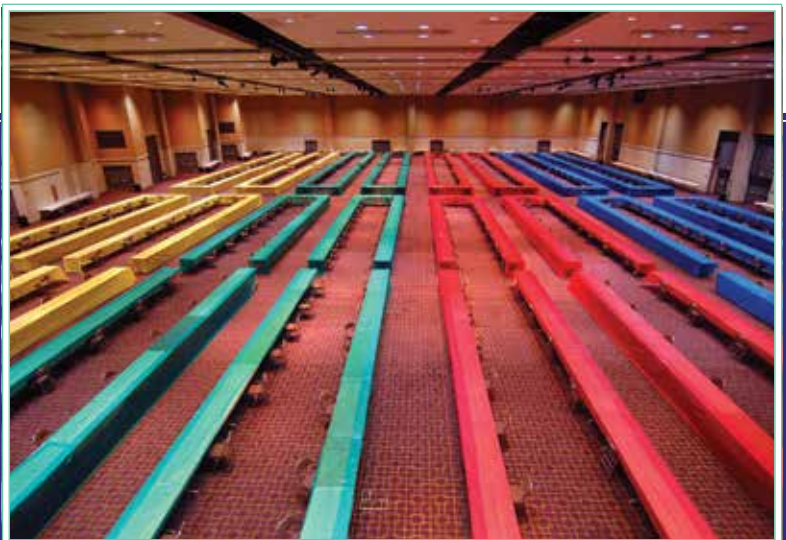

GRAND WAYNE CONVENTION CENTER

Beyond convention. Beyond expectation.™

260.426.4100
grandwayne.com

“The Grand Wayne Center is an excellent facility. Very professional and knowledgeable — they know their business and make a meeting planner’s work easy.”

— Dennis Costerison
Indiana Association of
School Business Officials

Level 1 Capacities	Sq. Ft.	Banquet	Theatre	Classroom	Booth
The Convention Hall	50,000	3,080	4,500	2,880	264
1/3 Convention Hall	16,000	980	1,500	900	85
1/2 Convention Hall	24,360	1,500	2,250	1,440	120
2/3 Convention Hall	32,300	1,960	3,200	1,980	175
Harrison Room: all 5 sections	6,420	400	660	360	27
1 Section	1,280	80	100	63	N/A
2 Sections	2,550	160	200	126	8
3 Sections	3,850	240	320	216	16
4 Sections	5,100	320	480	288	20
Jefferson A	1,260	80	120	63	N/A
Jefferson B	1,120	70	80	63	N/A
Jefferson C	1,015	70	80	63	N/A
Jefferson B and C	2,135	140	160	126	6
Anthony Wayne Ballroom	10,000	630	1,152	540	45
Anthony Wayne Ballroom A	4,035	210	384	180	15
Anthony Wayne Ballroom B	5,890	350	672	360	25
The Boardroom			Conference 14 People		

Level 2 Capacities	Sq. Ft.	Banquet	Theatre	Classroom	Booth
Calhoun Ballroom	6,000	350	660	360	32
Calhoun A or B	2,400	160	200	126	10
Calhoun C and D	1,200	80	100	63	N/A
Calhoun C or D	625	40	50	27	N/A
Calhoun A and B	4,800	320	480	288	24
Calhoun B, C and D	3,600	240	320	216	16
The Gallery	1,680	100	110	90	10